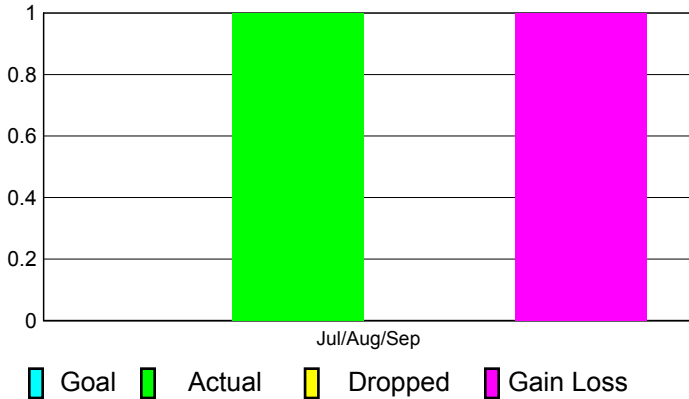

2011-2012 GMT Reports for District (or Undistricted) **District 324E5**

GMT: **M NAGARAJAN**

Location: **INDIA**

GMT CA: **6**

CLUBS

Club Results
2011-2012

Clubs
2010-2011

Month	New Club Goal	Actual New Clubs	Actual Dropped Clubs	Gain/Loss of Clubs	Gain/Loss of Clubs
Jul/Aug/Sep		1	0	1	1
Totals		1	0	1	1

Club Results 2011-2012

Goal, New, Dropped, Gain/Loss

Comparison of Club Gain/Loss

Current Year Compared to the Previous Year

YTD Status Quo Clubs 2011-2012

Status Quo Clubs Compared to Status Quo Members

MEMBERSHIP