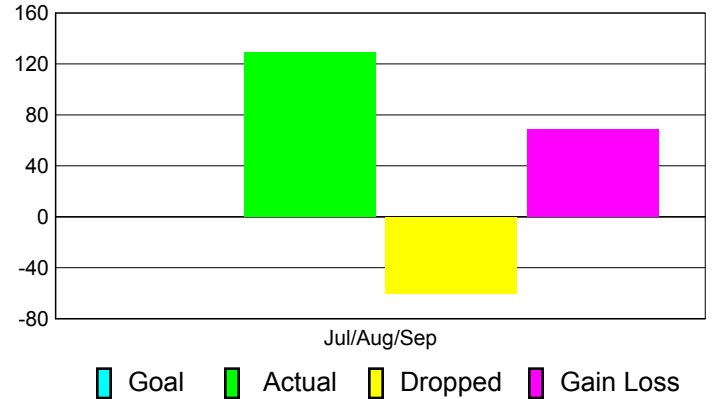

Membership Results 2011-2012

Goal, New, Dropped, Gain/Loss